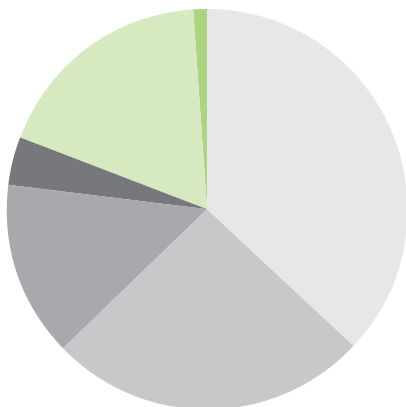

Sawmill – Plantation

- Barwon South West WRRG
- Gippsland WRRG
- Grampians Central West WRRG
- Goulburn Valley WRRG
- North East WRRG
- Loddon Mallee WRRG
- Metropolitan WRRG

Resources

To view the available biomass data, visit:
AREMI platform <https://nationalmap.gov.au/renewables/>

To provide feedback on data uploaded to AREMI,
please see "The About" section for contact details.

SV support services

SV's Investment Facilitation Service promotes local opportunities in the waste and resource recovery sector, supports development of business cases for investment and coordinates investor relationships with the Victorian Government. For more information on this service, visit: <http://www.sustainability.vic.gov.au/invest> or Ph: (03) 8626 8746
email invest@sustainability.vic.gov.au

Further Information

For more information contact
Julie Went on (03) 8626 8745
email Julie.Went@sustainability.vic.gov.au