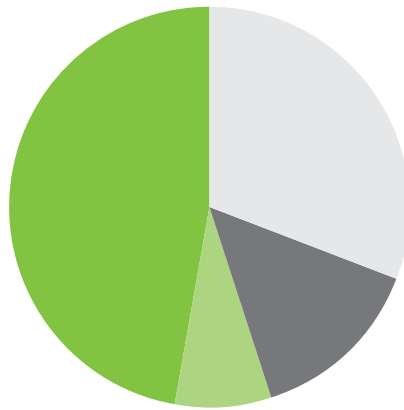

Beef – Paunch

- Barwon South West WRRG
- Gippsland WRRG
- Grampians Central West WRRG
- Goulburn Valley WRRG
- North East WRRG
- Loddon Mallee WRRG
- Metropolitan WRRG