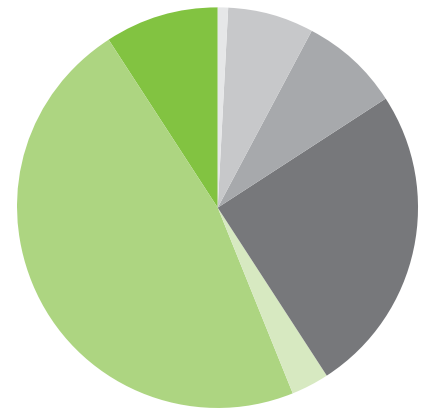

Cull fruit and vegetable

- Barwon South West WRRG
- Gippsland WRRG
- Grampians Central West WRRG
- Goulburn Valley WRRG
- North East WRRG
- Loddon Mallee WRRG
- Metropolitan WRRG